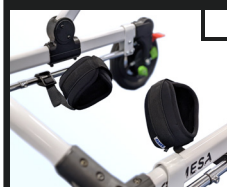

RMS ANKLE CUFFS