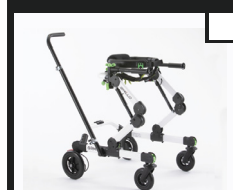

£141

ARM SUPPORTS

103617

£325

REMOVABLE GRIPS

103618

£66

PUSH HANDLE