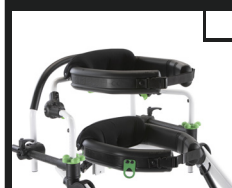

£1,584

GRILLO MINI ACCESSORIES

LEG DIVIDER

102961

£177

TRUNK SUPPORT

103638

£309