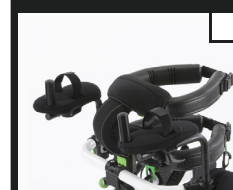

103581

£116

TRAY BACK BELT

102744

£82

ARM STRAPS

103616

£22