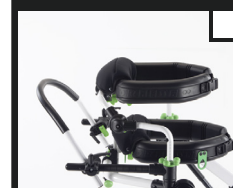

POSTERIOR GRILLO PT

INCLUDES: Trunk support, pelvic support, handlebar and ergonomic harness

108838

Rear Drive Grillo PT - Mini

£1,735

POSTERIOR GRILLO PA

INCLUDES: Pelvic support, arm supports and ergonomic harness

108841

Rear Drive Grillo PA - Mini

£1,703

POSTERIOR GRILLO P

INCLUDES: Pelvic support, handgrips and ergonomic harness

108842

Rear Drive Grillo P - Mini

£1,584

GRILLO MINI ACCESSORIES

LEG DIVIDER

102961

£177

TRUNK SUPPORT

103638

£309

PELVIC HARNESS

103631

£75

HANDLEBAR

103622

£67

GRIP HANDLES

102964

£141

ARM SUPPORTS

103617

£325

REMOVABLE GRIPS

103618

£66

PUSH HANDLE

103581

£116

TRAY BACK BELT

102744

£82

ARM STRAPS

103616

£22

RMS ANKLE CUFFS

L6-P17-S

£79

RMS CUFF RAIL KIT

for RMS ankle cuffs

L6-P18-S

£198

ADJ. HEADREST

102999

£217

ERGONOMIC SADDLE

103648M

£84