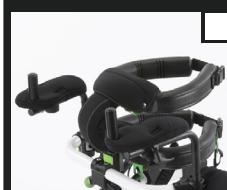

PELVIC HARNESS

103631

£75

HANDLEBAR

103622

£67

GRIP HANDLES

102964

£141

ARM SUPPORTS

103617

£325

REMOVABLE GRIPS

103618

£66

PUSH HANDLE