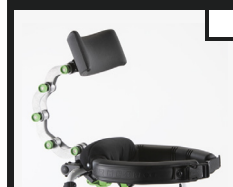

RMS ANKLE CUFFS

L6-P17-S

£79

RMS CUFF RAIL KIT

for RMS ankle cuffs

L6-P18-S

£198

ADJ. HEADREST

102999

£217

ERGONOMIC SADDLE

103648M

£84

ADDITIONAL NOTES